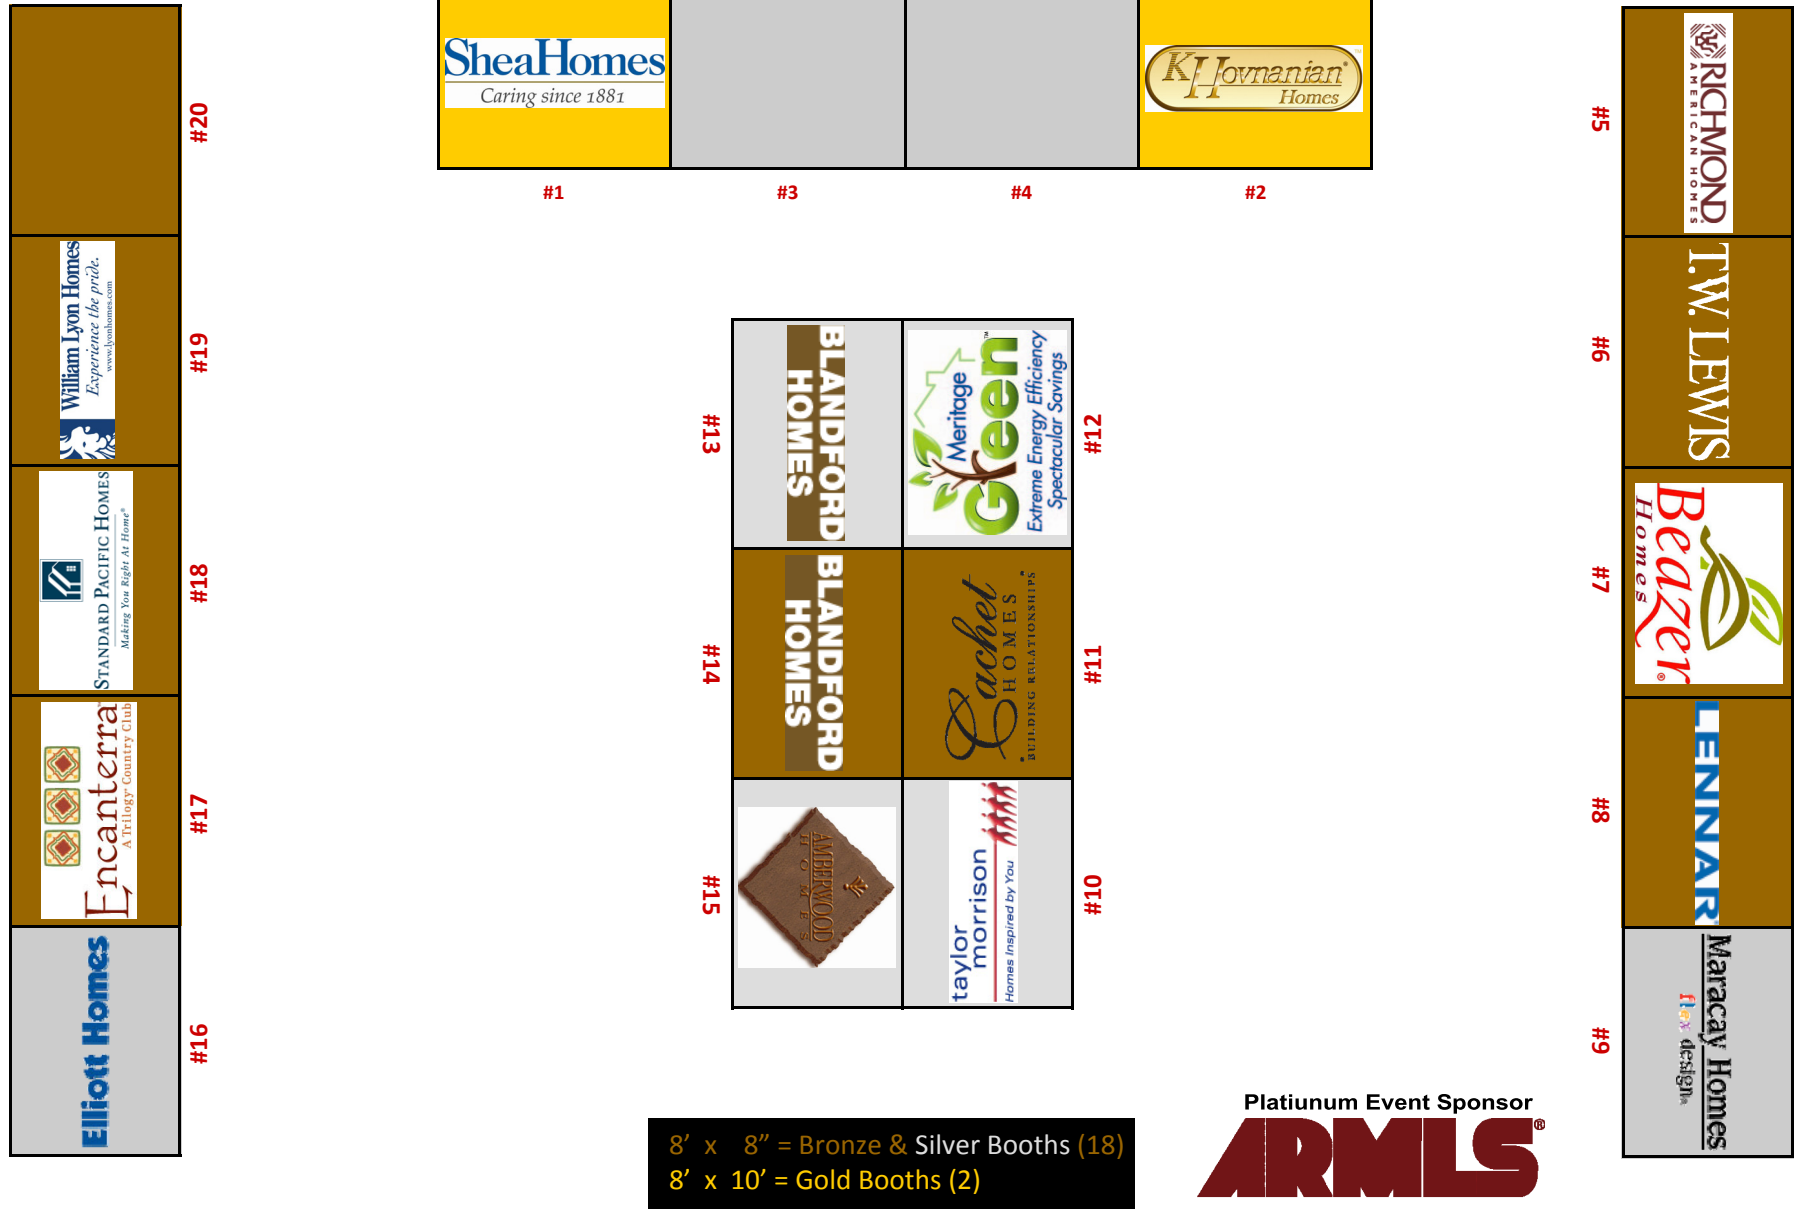

SEVRAR

FULL CONFERENCE CENTER

DOORS TO OUTSIDE

DOORS TO OUTSIDE

(50' X 64', 3200 SQ. FT.)

8' x 8' = Bronze & Silver Booths (18)
 8' x 10' = Gold Booths (2)

DOORS TO LOBBY
AND RESTROOMS

DOORS TO LOBBY
AND RESTROOMS